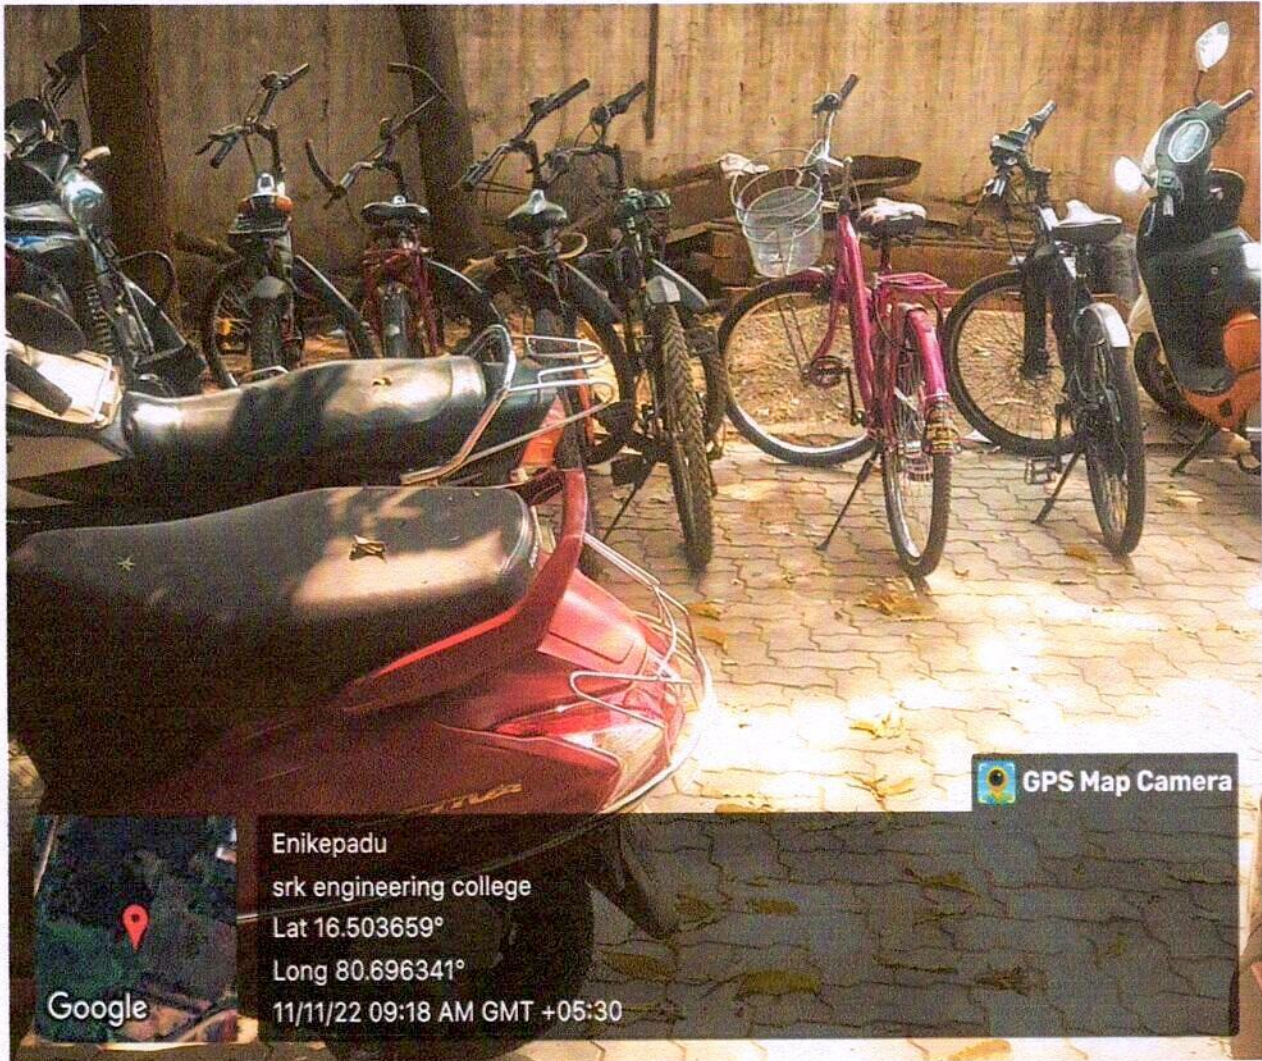

SRK INSTITUTE OF TECHNOLOGY, ENIKEPADU, VIJAYAWADA -521108

Approved by AICTE, Affiliated to JNTUK, Kakinada

ISO 9001:2015 Certified Institution

Accredited with NAAC 'A' grade

7.1.5. Use of Bicycles/ Battery powered vehicles