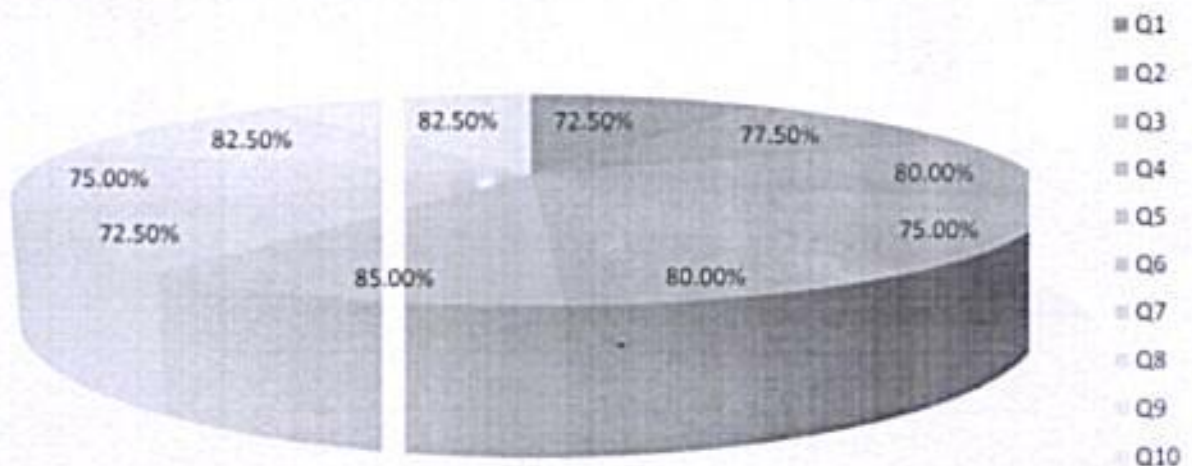

SRK INSTITUTE OF TECHNOLOGY

Enikepadu, Vijayawada 521108

Approved by AICTE, An Autonomous Institution, Affiliated to JNTUK, Kakinada
ISO 9001:2015 Certified Institution, Accredited with NAAC 'A' grade

EMPLOYERS FEEDBACK ON CURRICULUM DESIGN 2023-24

S/NO	QUESTIONNAIRE	FEEDBACK
1	How do you rate the technical knowledge of the students?	72.50%
2	How do rate the relevance of the curriculum for employability?	77.50%
3	How do you rate the students' ability to work in teams?	80.00%
4	How do you rate the students' managerial and leadership qualities?	75.00%
5	How do you rate the students' ability to learn and mould themselves in the industrial practices?	80.00%
6	How do you rate the students' contribution to the growth of industries?	85.00%
7	How do you rate the communication skills of the students?	72.50%
8	How do you rate the offering of electives in relation to the technological advancements?	75.00%
9	How do you rate the training and placement support in the curriculum?	82.50%
10	How do you rate the overall learning ambience of the college?	82.50%

Employer Feedback on Curriculum Design 2023-24

PRINCIPAL

SRK INSTITUTE OF TECHNOLOGY
ENIKEPADU, VIJAYAWADA-521 108